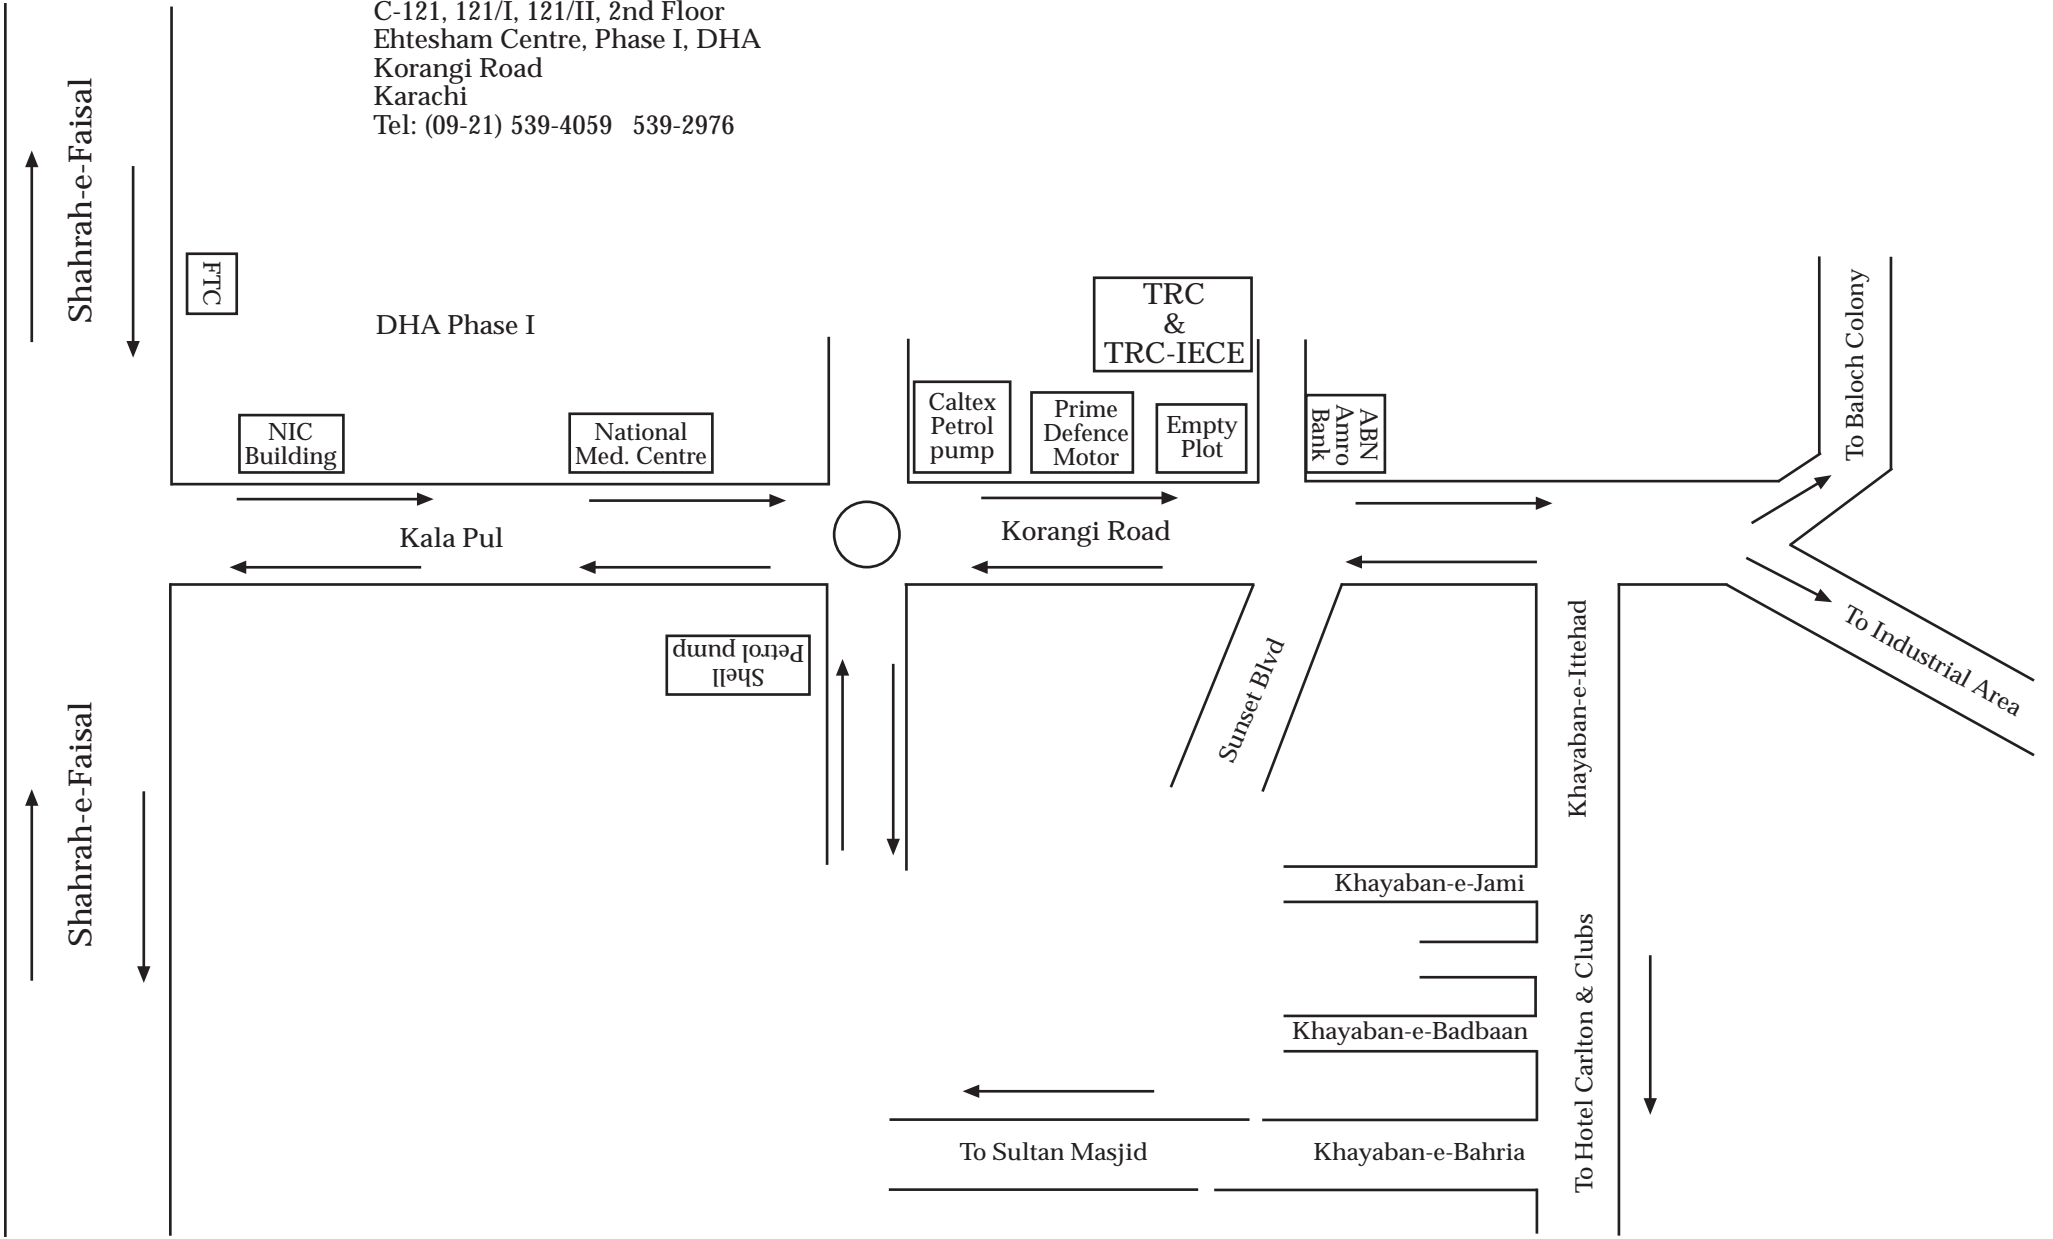

Teachers' Resource Centre &
TRC-IECE
C-121, 121/I, 121/II, 2nd Floor
Ehtesham Centre, Phase I, DHA
Korangi Road
Karachi
Tel: (09-21) 539-4059 539-2976

Shahrah-e-Faisal

Shahrah-e-Faisal

DHA Phase I

FTC

NIC Building

National Med. Centre

Caltex Petrol pump

Prime Defence Motor

Empty Plot

TRC & TRC-IECE

ABN Amro Bank

Kala Pul

Korangi Road

Shell Petrol pump

Sunset Blvd

Khayaban-e-Jami

Khayaban-e-Badbaan

Khayaban-e-Bahria

To Sultan Masjid

Khayaban-e-Ittehad

To Hotel Carlton & Clubs

To Baloch Colony

To Industrial Area